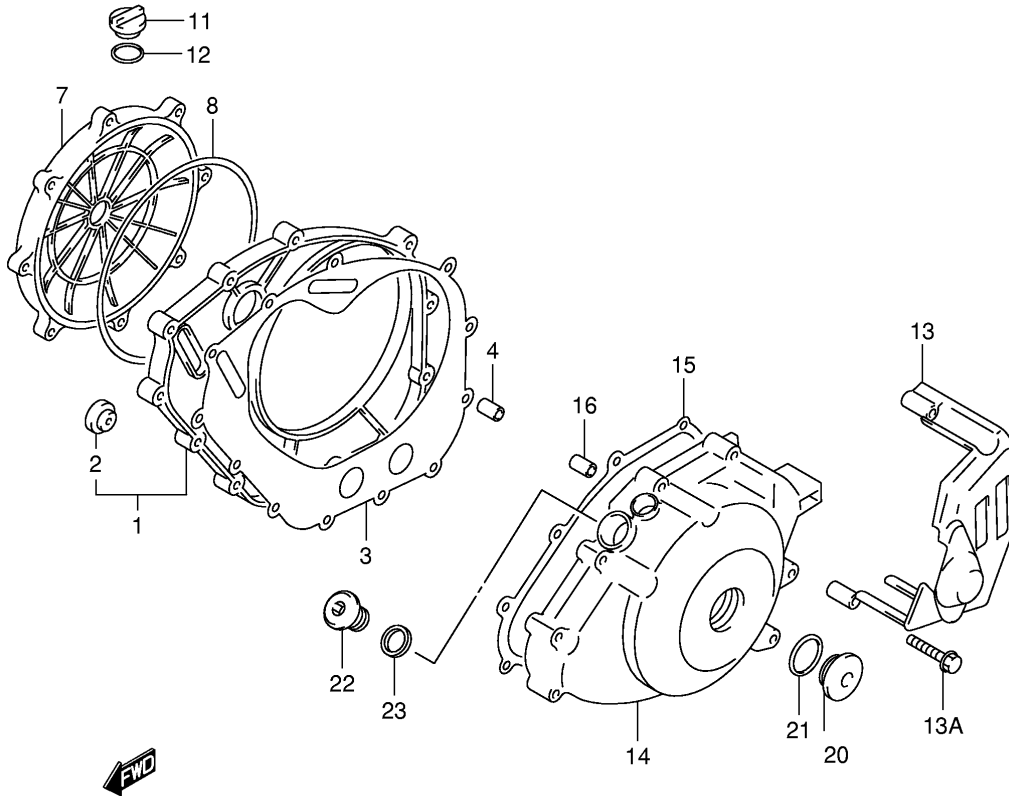

Ref No	Part No	Description
1	11210-20F00-0F0	Cylinder, Front
1	11210-20F10-0F0	Cylinder, Front
2	11220-20F00-0F0	Cylinder, Rear
2	11220-20F10-0F0	Cylinder, Rear
3	11241-19F00	Gasket, Cylinder Front
4	11242-19F00	Gasket, Cylinder Rear
5	04211-13189	Pin
6	08316-10063	Nut
7	01421-06253	Stud Bolt

Ref No	Part No	Description
1	11340-19F00	Cover, Clutch Inner
2	11971-33210	• . Lens, Oil Level Check
3	11482-19F00	Gasket, Clutch Cover Inner
4	04211-09149	Pin
5	09103-06204	Bolt
6	09103-06205	Bolt
7	11370-19F00	Cover, Clutch Outer
8	11484-19F00	O Ring, Clutch Cover Outer
8	11484-19F01	O Ring, Clutch Cover Outer
9	09103-06180	Bolt
10	09103-06207	Bolt
11	09259-20008	Plug
12	09280-17003	O Ring (d:3.1,id:16.8)
13	11361-19F00	Cover, Engine Sprocket
13a	01547-06457	Bolt
14	11351-19F00	Cover, Magneto
15	11483-19F00	Gasket, Magneto Cover
16	04211-09149	Pin
17	01547-06357	Bolt
18	01547-06657	Bolt
19	09168-06023	Gasket (5.8x13x1.2)
19	09168-06023	Gasket (5.8x13x1.2)
20	09259-26012	Plug
21	09280-22008	O Ring (d:3.1,id:22.7)
22	09248-16012	Plug
23	09168-16002	Gasket (13.8x18.8x0.4)

Ref No	Part No	Description
1	12760-19F00	Chain, Cam Shaft Drive
2	12771-19F00	Guide, Cam Chain No.1
3	12782-19F00	Guide, Cam Chain No.2
4	07130-06123	Bolt
5	12811-19F00	Tensioner, Cam Chain
6	12812-35C00	Bolt, Cam Chain Tensioner
7	08211-06181	Washer
8	12830-19F11	Adjuster Assy, Tensioner
9	12837-33E00	Gasket, Tensioner Adjuster
10	12834-33E00	Plug, Tensioner Adjuster
11	12837-24A10	Gasket, Tensioner Adjuster
12	07130-06253	Bolt